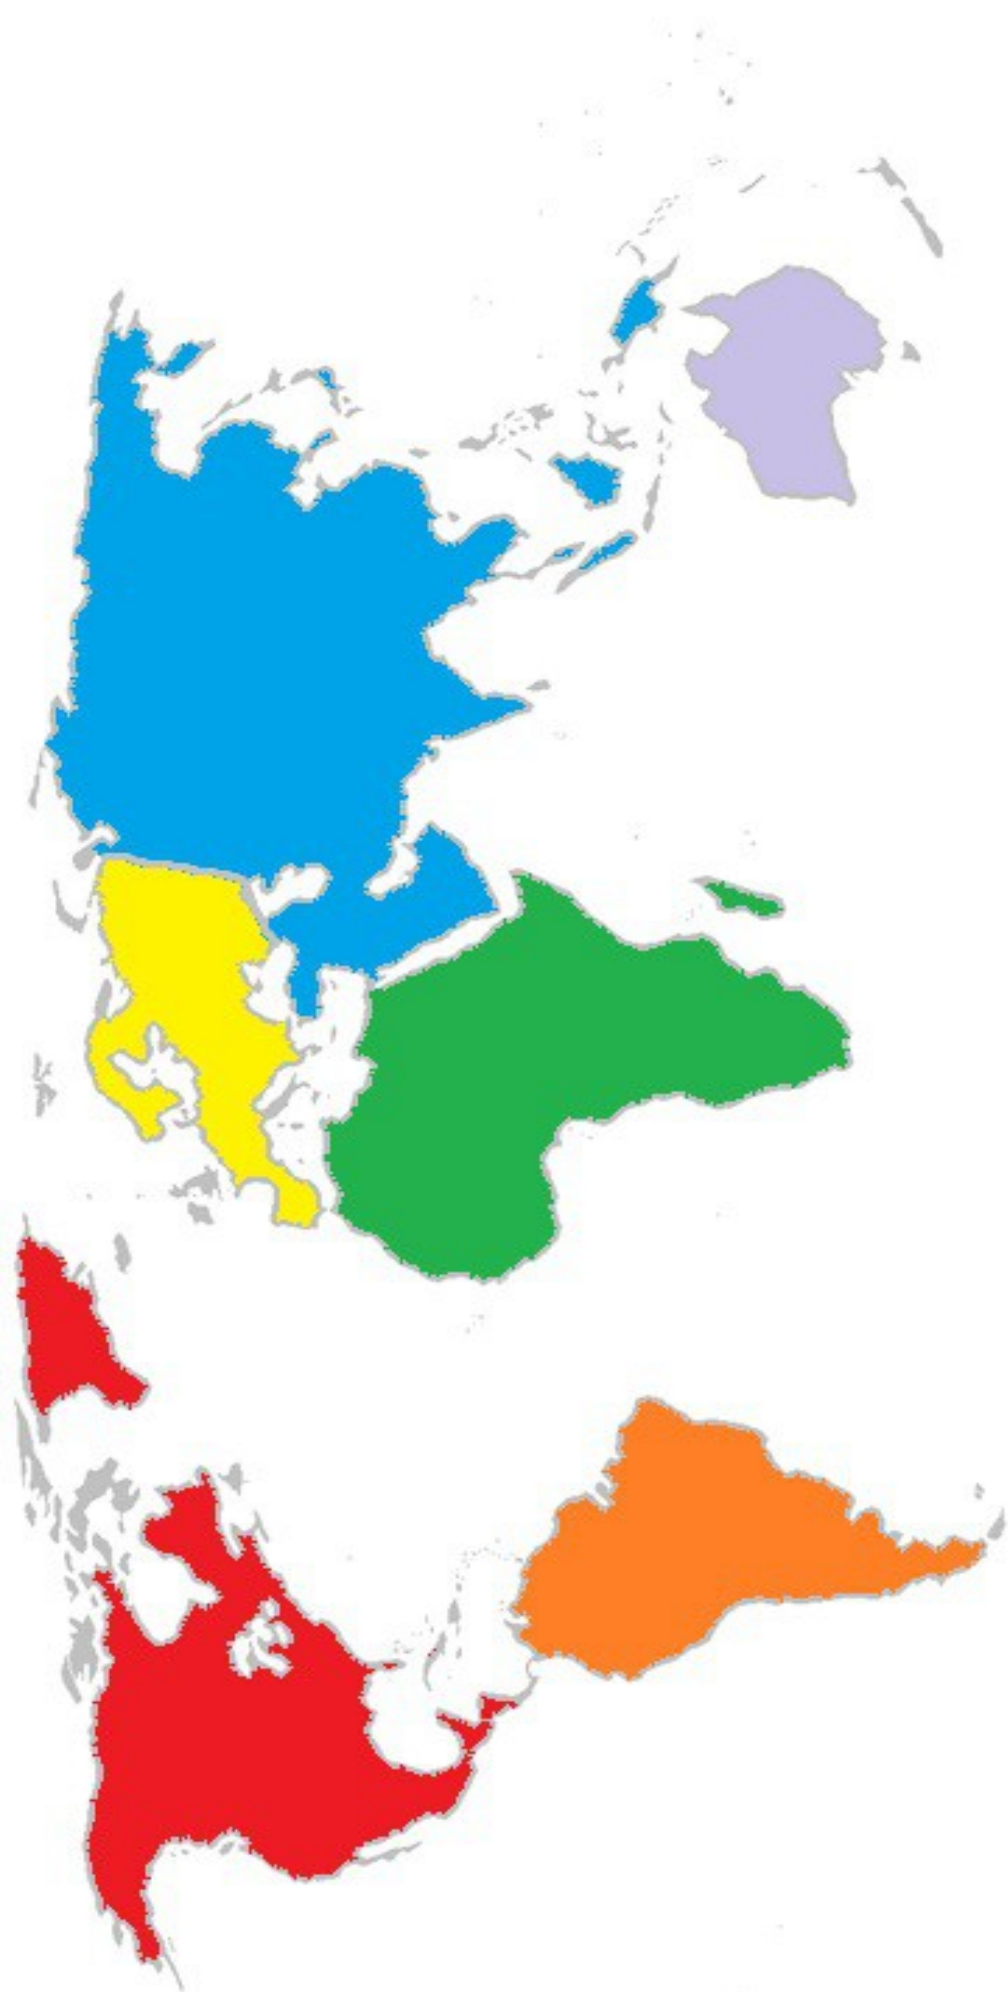

Michelle Copher & Karen Loutzenhiser

The Fertile Crescent

The Fertile Crescent was a perfect spot for people to settle and create a civilization because there was plenty of water and fertile land for farming due to the nearby Tigris and Euphrates Rivers. This area is sometimes called the cradle of civilization because, like a cradle for a baby, it was a place where people first settled down and stayed.

The Fertile Crescent

Travel Brochure

(name of place)

Fun Things To Do!

- _____
- _____
- _____
- _____

I would like to
vacation here
because....

because....

Where I Live

by _____

Home

I live in this house.

City

My house is in the city of

State

My house and my city are in the
state of _____

Country

My house, my city and my state
are in the country of

Planet

My house, my city, my state,
and my country are on the
planet Earth.

Solar System

My house, my city, my state, my country, and my planet are in the solar system.